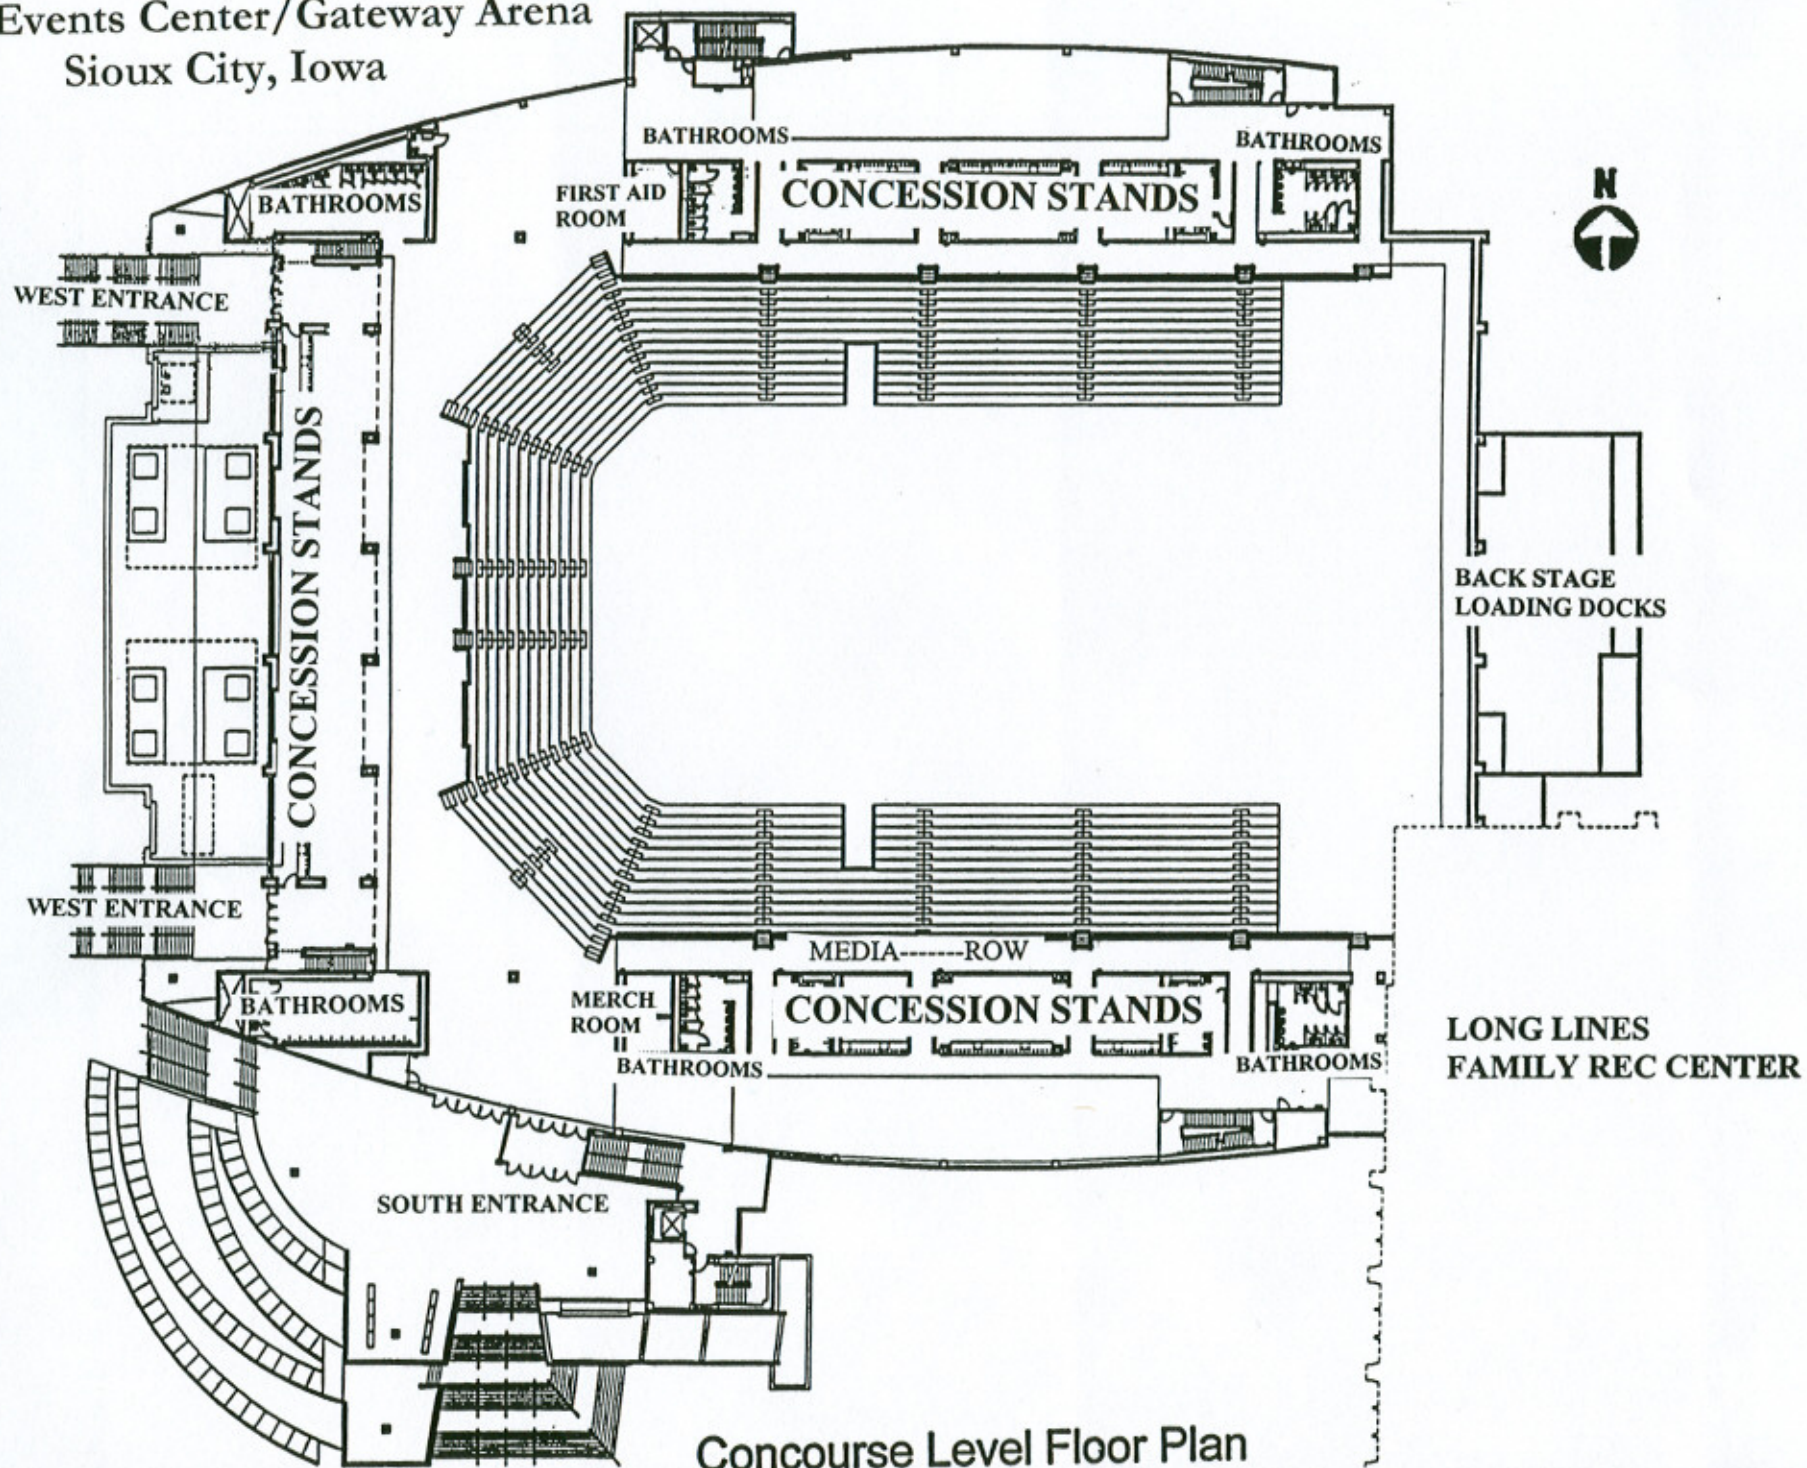

Tyson Events Center/Gateway Arena
Sioux City, Iowa

Concourse Level Floor Plan